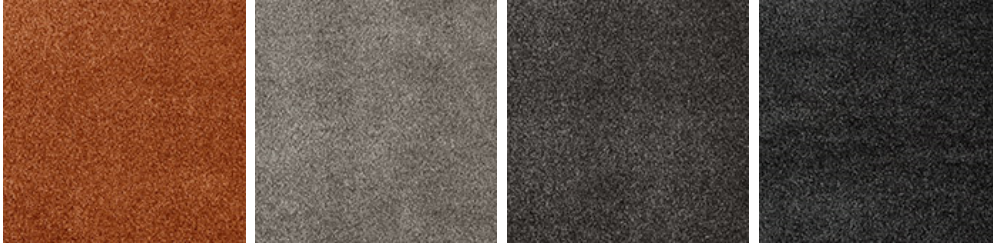

This website will disappear soon. Visit our new corporate website at www.associated-weavers.com for the latest information and updates.

Don't forget to update your bookmarks!

MIRA 95

Product properties

Widths (m)	3.00/4.00	Backing	Comfortex Plus Feltbar
Texture	Frisé	Pile composition	Solution Dyed Polyolefin (SDO)
Aspect	Plain color/speckled	Pattern repeating every L*W (cm)	
Domestic Use	light : bedroom, guest room	Commercial Use	-
(*) if stairs symbol is present			
Pile height (mm)	10.0	Total thickness (mm)	12.5
Budget	-		

Available colors

MIRA 29

MIRA 33

MIRA 35

MIRA 44

MIRA 84

MIRA 95

MIRA 96