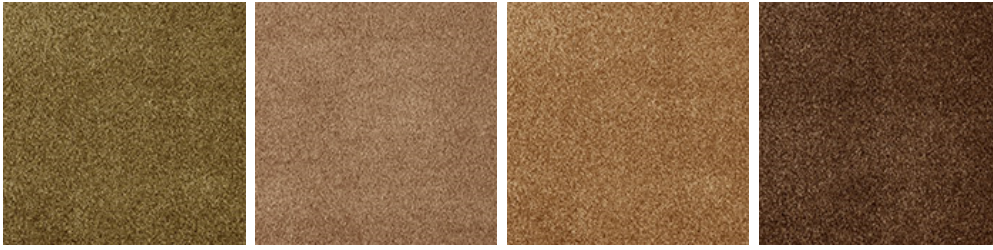

This website will disappear soon. Visit our new corporate website at www.associated-weavers.com for the latest information and updates.

Don't forget to update your bookmarks!

MIRA 95

Product properties

Widths (m)	3.00/4.00	Backing	Comfortex Plus Feltbar
Texture	Frisé	Pile composition	Solution Dyed Polyolefin (SDO)
Aspect	Plain color/speckled	Pattern repeating every L*W (cm)	
Domestic Use	light : bedroom, guest room	Commercial Use	-
(*) if stairs symbol is present			
Pile height (mm)	10.0	Total thickness (mm)	12.5
Budget	-		

Available colors

MIRA 29

MIRA 33

MIRA 35

MIRA 44

MIRA 84

MIRA 95

MIRA 96